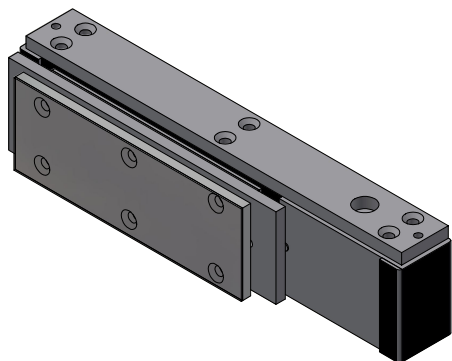

Isometric

Perspective

Plan

Front

## Specification

Door: Timber Particle Board 54mm

L & Z Brackets can be used

Can be applied to either face

Armature Plate to be positioned (min) 70mm from edge of leaf & (min) 10mm from head of leaf

Title Face Fix Mag Lock - FD60