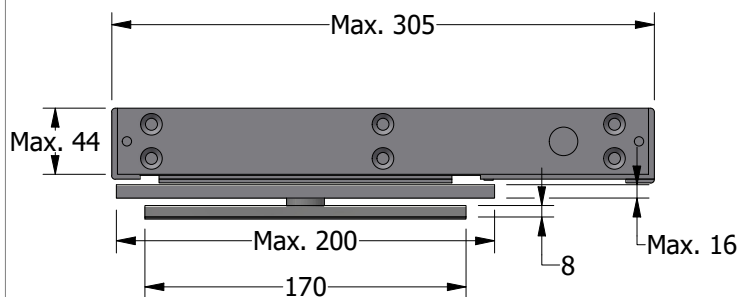

Isometric

Perspective

Plan

Front

## Specification

Door: Timber Particle Board 54mm

L & Z Brackets can be used

Can be applied to either face

Armature Plate to be positioned (min) 70mm from edge of leaf & (min) 10mm from head of leaf

Title Face Fix Mag Lock - FD60