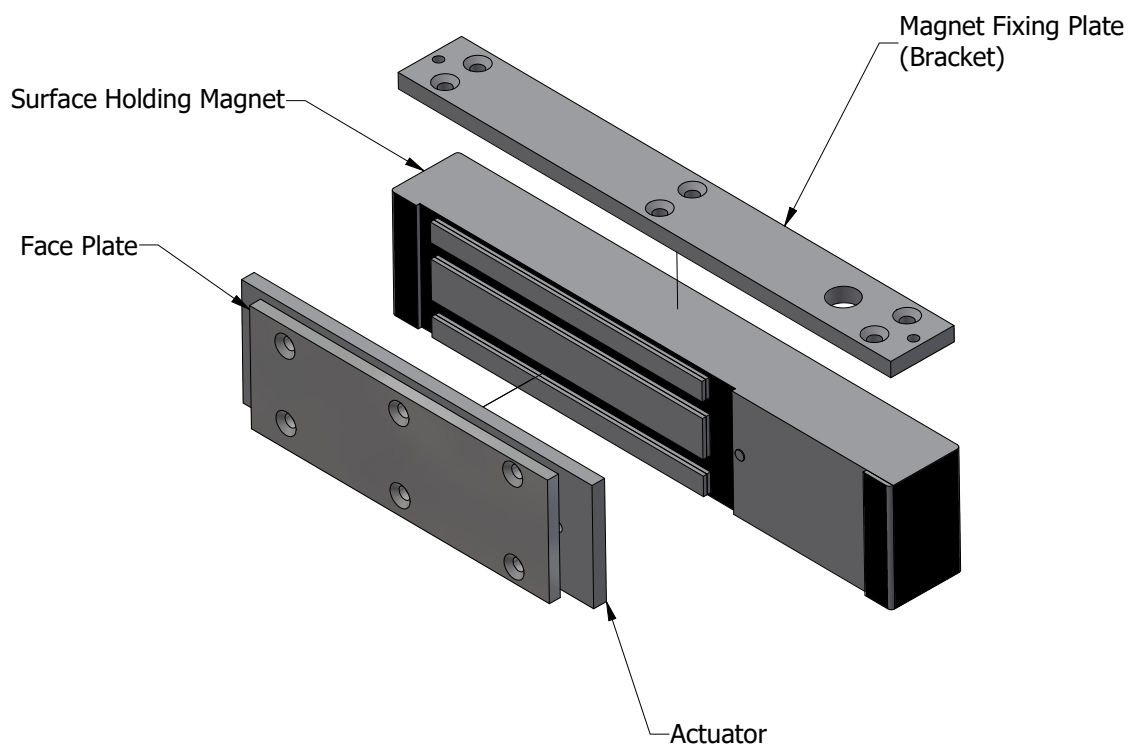

Face Fix Mag Lock - FD60

© Forza Doors Ltd 2024

t: 01403 711126 e: sales@forza-doors.com

Design Right/ Copyright in this drawing belongs to Forza. Neither the whole drawing nor part thereof may be reproduced without the prior permission in writing of Forza.

Exploded View

*Lock Details For Illustrative Purpose Only.

Specification

Door: Timber Particle Board 54mm

L & Z Brackets can be used

Can be applied to either face

Armature Plate to be positioned (min) 70mm from edge of leaf & (min) 10mm from head of leaf

Title Face Fix Mag Lock - FD60

Code

Sheet 2 of 3

Date 24/04/2024

Issue 2

Dwg No FZD5326