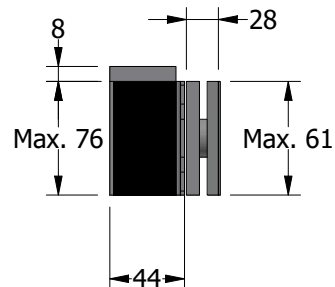

Isometric

Perspective

Plan

Front

## Specification

Door: Timber Particle Board 54mm

L & Z Brackets can be used

Can be applied to either face

Armature Plate to be positioned (min) 70mm from edge of leaf & (min) 10mm from head of leaf

Title Face Fix Mag Lock - FD60