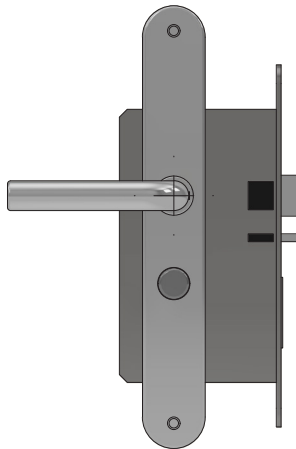

SALTO XS4 ORIGINAL - FD60

E9450U00IM48 (HANDLE) + LE8P (LOCK)

Isometric

Perspective

Plan

Front

Specification

Door: Timber Particle Board 54mm

MAP intumescent Protection to all faces of latch body & rear of forends & strike.

Title	Salto XS4 Original - FD60		
Code	E9450U00IM48 (handle) + LE8P (lock)		
Sheet	1 of 2	Date	11/01/2022
Issue	1	Dwg No	FZD5322

SALTO XS4 ORIGINAL - FD60

E9450U00IM48 (HANDLE) + LE8P (LOCK)

Exploded View

*Lock Details For Illustrative Purpose Only.

Specification

Door: Timber Particle Board 54mm

MAP intumescent Protection to all faces of latch body & rear of forends & strike.

Title	Salto XS4 Original - FD60		
Code	E9450U00IM48 (handle) + LE8P (lock)		
Sheet	2 of 2	Date	11/01/2022
Issue	1	Dwg No	FZD5322

 forza-doors.com
 01403 711 126
 sales@forza-doors.com