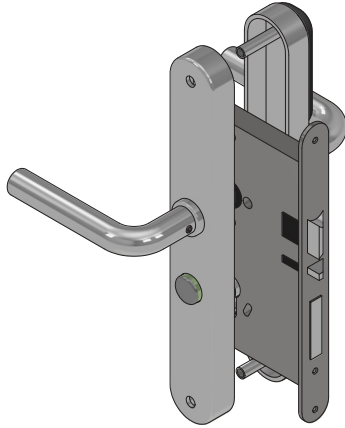

SALTO XS4 ORIGINAL - FD60

E9450U00IM48 (HANDLE) + LE8P (LOCK)

Isometric

Perspective

Plan

Front

Specification

Door: Timber Particle Board 54mm

MAP intumescent Protection to all faces of latch body & rear of forends & strike.

Title	Salto XS4 Original - FD60		
Code	E9450U00IM48 (handle) + LE8P (lock)		
Sheet	1 of 2	Date	11/01/2022
Issue	1	Dwg No	FZD5322

SALTO XS4 ORIGINAL - FD60

E9450U00IM48 (HANDLE) + LE8P (LOCK)

Exploded View

*Lock Details For Illustrative Purpose Only.

Specification

Door: Timber Particle Board 54mm

MAP intumescent Protection to all faces of latch body & rear of forends & strike.

Title	Salto XS4 Original - FD60		
Code	E9450U00IM48 (handle) + LE8P (lock)		
Sheet	2 of 2	Date	11/01/2022
Issue	1	Dwg No	FZD5322

 forza-doors.com
 01403 711 126
 sales@forza-doors.com