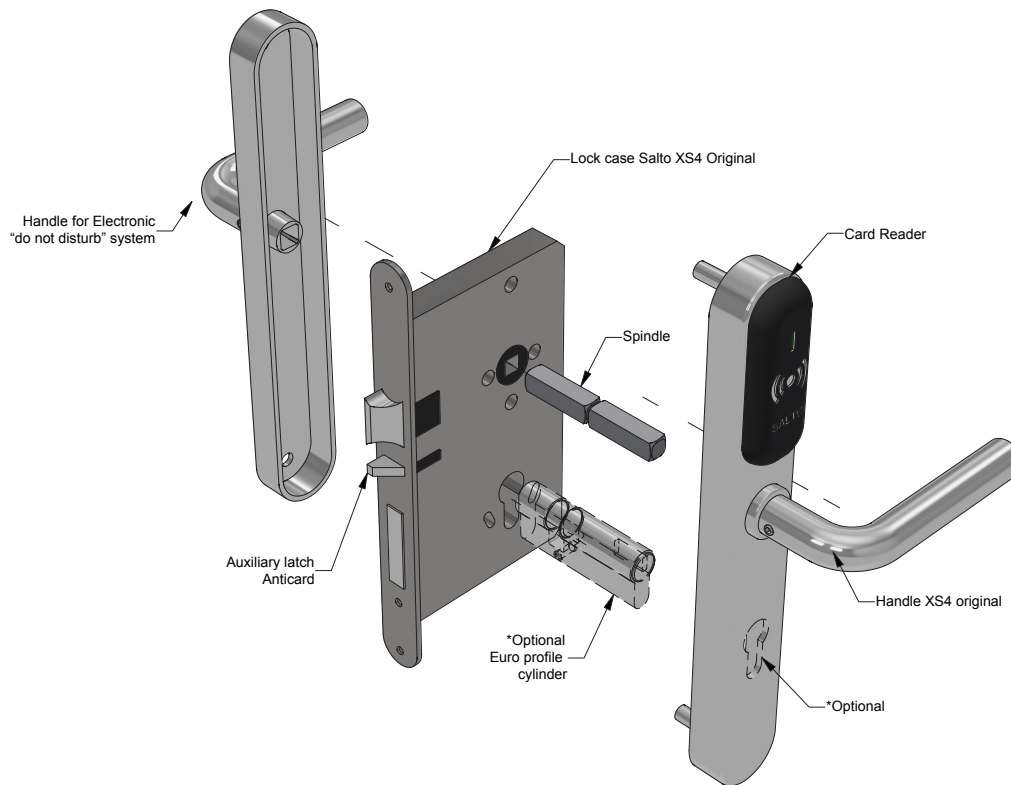

SALTO XS4 ORIGINAL - FD60

E9450U00IM48 (HANDLE) + LE8P (LOCK)

Isometric

Perspective

Plan

Front

Specification

Door: Timber Particle Board 54mm

MAP intumescent Protection to all faces of latch body & rear of forends & strike.

Title	Salto XS4 Original - FD60		
Code	E9450U00IM48 (handle) + LE8P (lock)		
Sheet	1 of 2	Date	11/01/2022
Issue	1	Dwg No	FZD5322

SALTO XS4 ORIGINAL - FD60

E9450U00IM48 (HANDLE) + LE8P (LOCK)

Exploded View

*Lock Details For Illustrative Purpose Only.

Specification

Door: Timber Particle Board 54mm

MAP intumescent Protection to all faces of latch body & rear of forends & strike.

Title	Salto XS4 Original - FD60		
Code	E9450U00IM48 (handle) + LE8P (lock)		
Sheet	2 of 2	Date	11/01/2022
Issue	1	Dwg No	FZD5322

 forza-doors.com
 01403 711 126
 sales@forza-doors.com