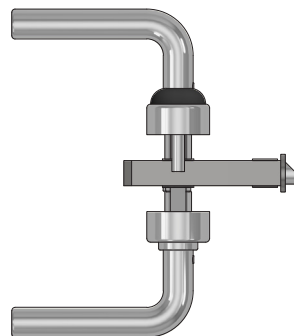

SALTO XS4 ORIGINAL - FD60

E9450U00IM48 (HANDLE) + LE8P (LOCK)

Isometric

Perspective

Plan

Front

Specification

Door: Timber Particle Board 54mm

MAP intumescent Protection to all faces of latch body & rear of forends & strike.

Title	Salto XS4 Original - FD60		
Code	E9450U00IM48 (handle) + LE8P (lock)		
Sheet	1 of 2	Date	11/01/2022
Issue	1	Dwg No	FZD5322

SALTO XS4 ORIGINAL - FD60

E9450U00IM48 (HANDLE) + LE8P (LOCK)

Exploded View

*Lock Details For Illustrative Purpose Only.

Specification

Door: Timber Particle Board 54mm

MAP intumescent Protection to all faces of latch body & rear of forends & strike.

Title	Salto XS4 Original - FD60		
Code	E9450U00IM48 (handle) + LE8P (lock)		
Sheet	2 of 2	Date	11/01/2022
Issue	1	Dwg No	FZD5322

 forza-doors.com
 01403 711 126
 sales@forza-doors.com