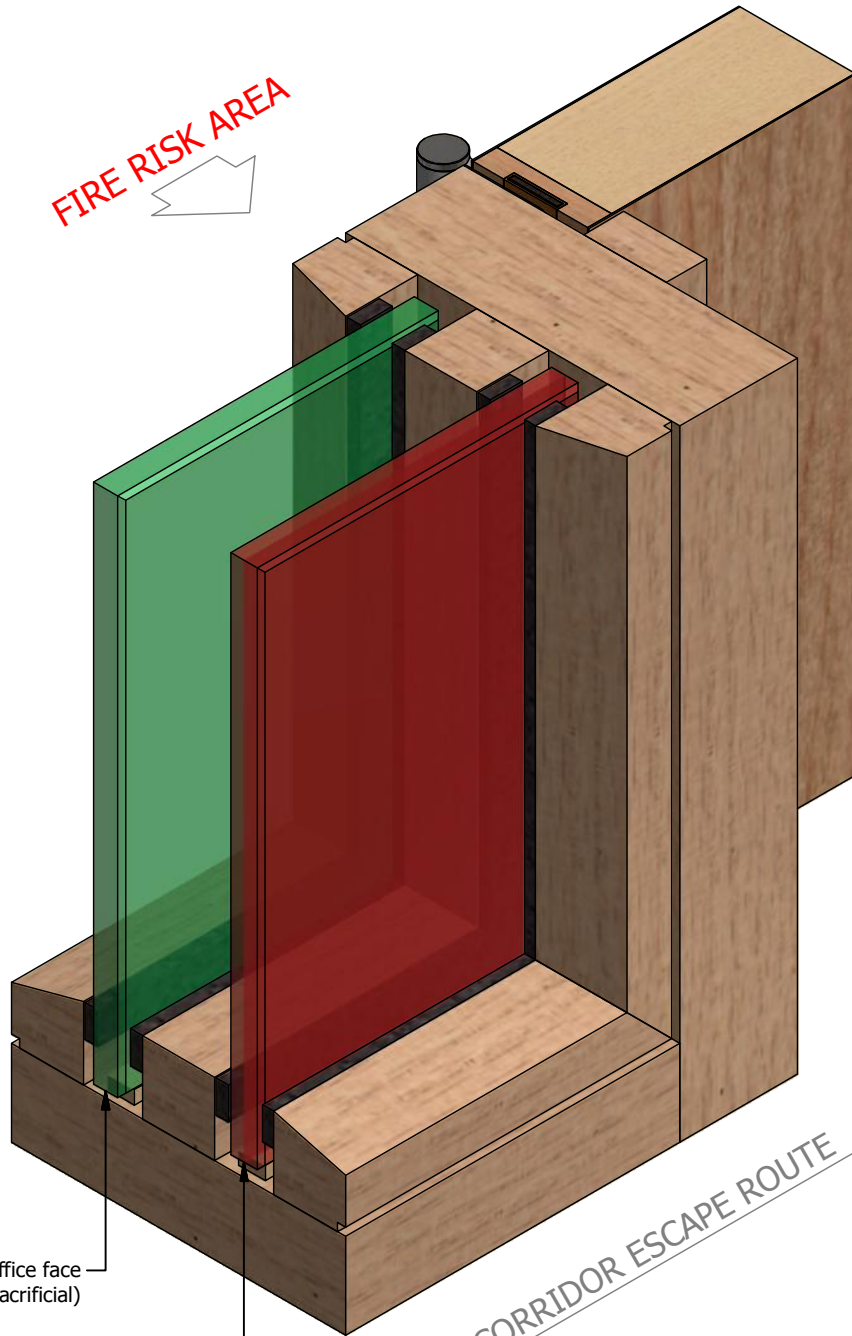

FIRE RISK AREA

Non-fire Glass on rear/office face
(sacrificial)

Fire Glass on front/corridor face

CORRIDOR ESCAPE ROUTE

Title DG Firescreen Glass Position

Code

Sheet 1 of 1 Date 29/06/2013

Issue 2 Dwg No FZD0534