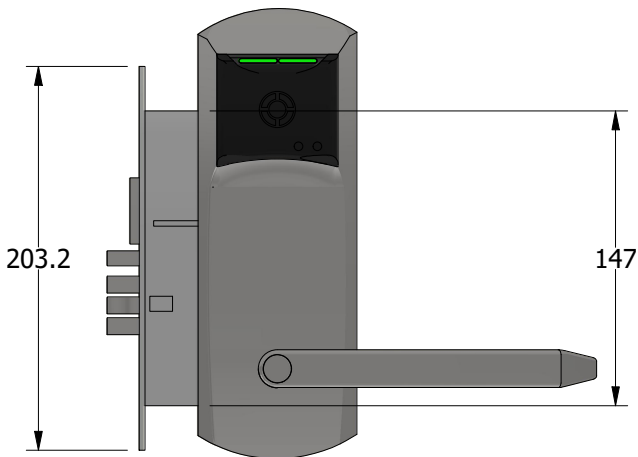

Isometric

Perspective

Plan

Front

Specification

Door: Timber Particle Board 44 & 54mm
FCE; FCH; FCS

1mm thick MAP intumescent Protection to all faces of latch body & rear of forends & strike.

Title DormaKaba 79 RT Series

Exploded View

*Lock Details For Illustrative Purpose Only.

Specification

Door: Timber Particle Board 44 & 54mm
FCE; FCH; FCS

1mm thick MAP intumescent Protection to
all faces of latch body
& rear of forends & strike.