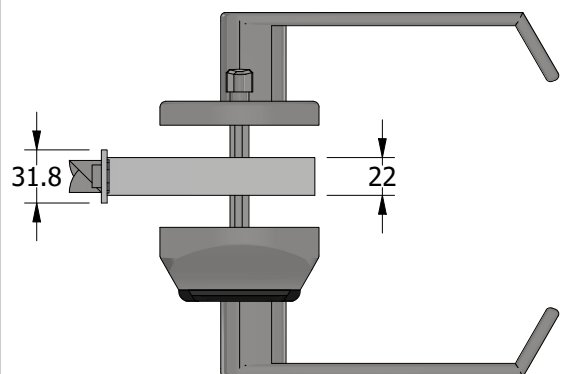

Isometric

Perspective

Plan

Front

Specification

Door: Timber Particle Board 44 & 54mm
FCE; FCH; FCS

1mm thick MAP intumescent Protection to all faces of latch body & rear of forends & strike.

Title DormaKaba 79 RT Series

Exploded View

*Lock Details For Illustrative Purpose Only.

Specification

Door: Timber Particle Board 44 & 54mm
FCE; FCH; FCS

1mm thick MAP intumescent Protection to
all faces of latch body
& rear of forends & strike.