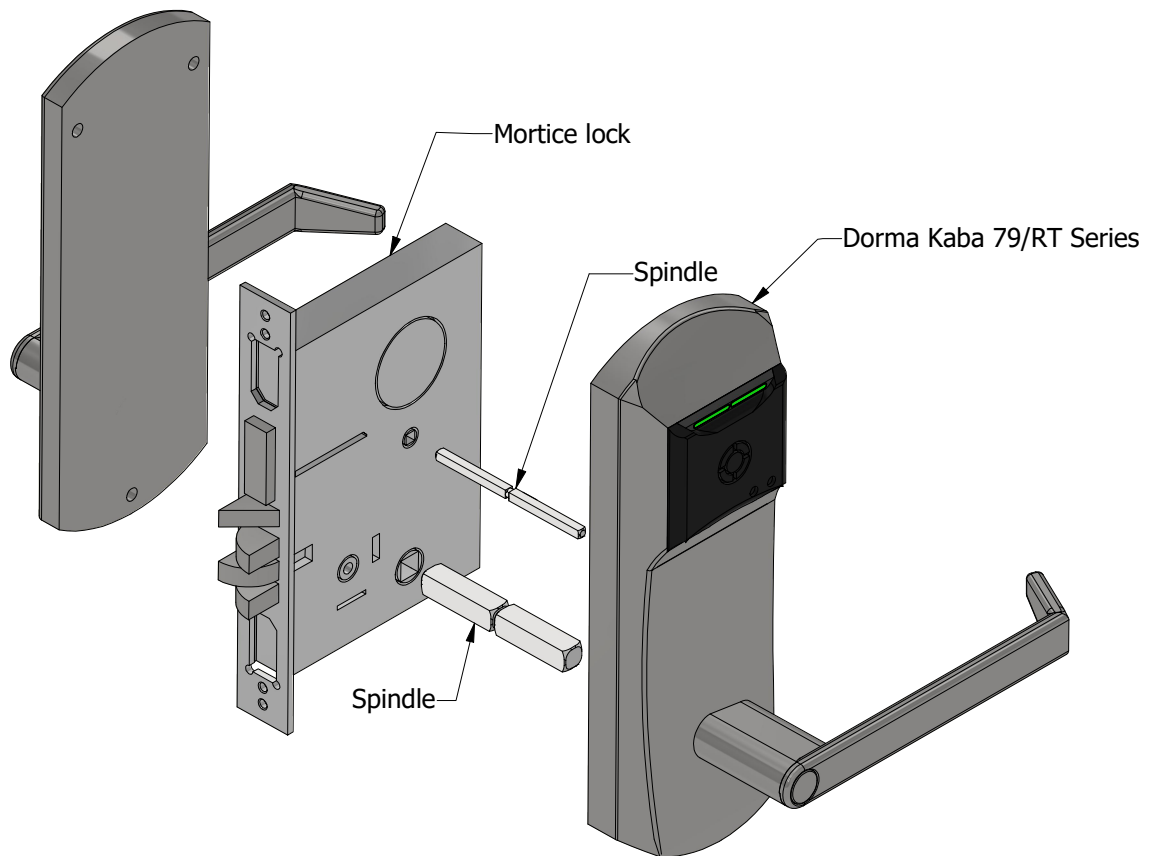

Isometric

Perspective

Plan

Front

Specification

Door: Timber Particle Board 44 & 54mm
FCE; FCH; FCS

1mm thick MAP intumescent Protection to all faces of latch body & rear of forends & strike.

Title DormaKaba 79 RT Series

Code FD30 RFID card reader

Sheet 1 of 2 Date 22/03/2024

Issue 1 Dwg No FZD5545

DormaKaba 79 RT Series

FD30 RFID card reader

© Forza Doors Ltd 2024

t: 01403 711126 e: sales@forza-doors.com

Design Right/ Copyright in this drawing belongs to Forza. Neither the whole drawing nor part thereof may be reproduced without the prior permission in writing of Forza.

Exploded View

*Lock Details For Illustrative Purpose Only.

Specification

Door: Timber Particle Board 44 & 54mm
FCE; FCH; FCS

1mm thick MAP intumescent Protection to
all faces of latch body
& rear of forends & strike.