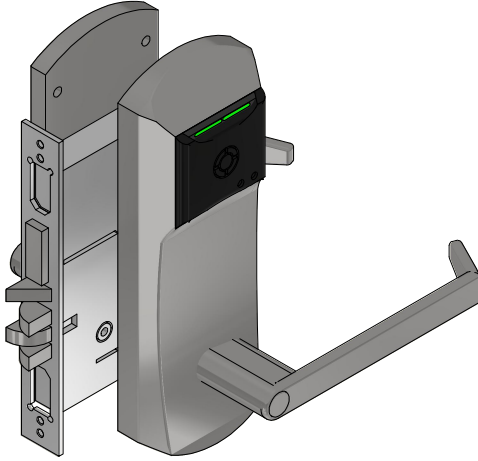

DormaKaba 79 RT Series

FD30 RFID card reader

© Forza Doors Ltd 2024

t: 01403 711126 e: sales@forza-doors.com

Design Right/ Copyright in this drawing belongs to Forza. Neither the whole drawing nor part thereof may be reproduced without the prior permission in writing of Forza.

Isometric

Perspective

Plan

Front

Specification

Door: Timber Particle Board 44 & 54mm
FCE; FCH; FCS

1mm thick MAP intumescent Protection to all faces of latch body & rear of forends & strike.

Title DormaKaba 79 RT Series

Code FD30 RFID card reader

Sheet 1 of 2 Date 22/03/2024

Issue 1 Dwg No FZD5545

DormaKaba 79 RT Series

FD30 RFID card reader

© Forza Doors Ltd 2024

t: 01403 711126 e: sales@forza-doors.com

Design Right/ Copyright in this drawing belongs to Forza. Neither the whole drawing nor part thereof may be reproduced without the prior permission in writing of Forza.

Exploded View

*Lock Details For Illustrative Purpose Only.

Specification

Door: Timber Particle Board 44 & 54mm
FCE; FCH; FCS

1mm thick MAP intumescent Protection to
all faces of latch body
& rear of forends & strike.