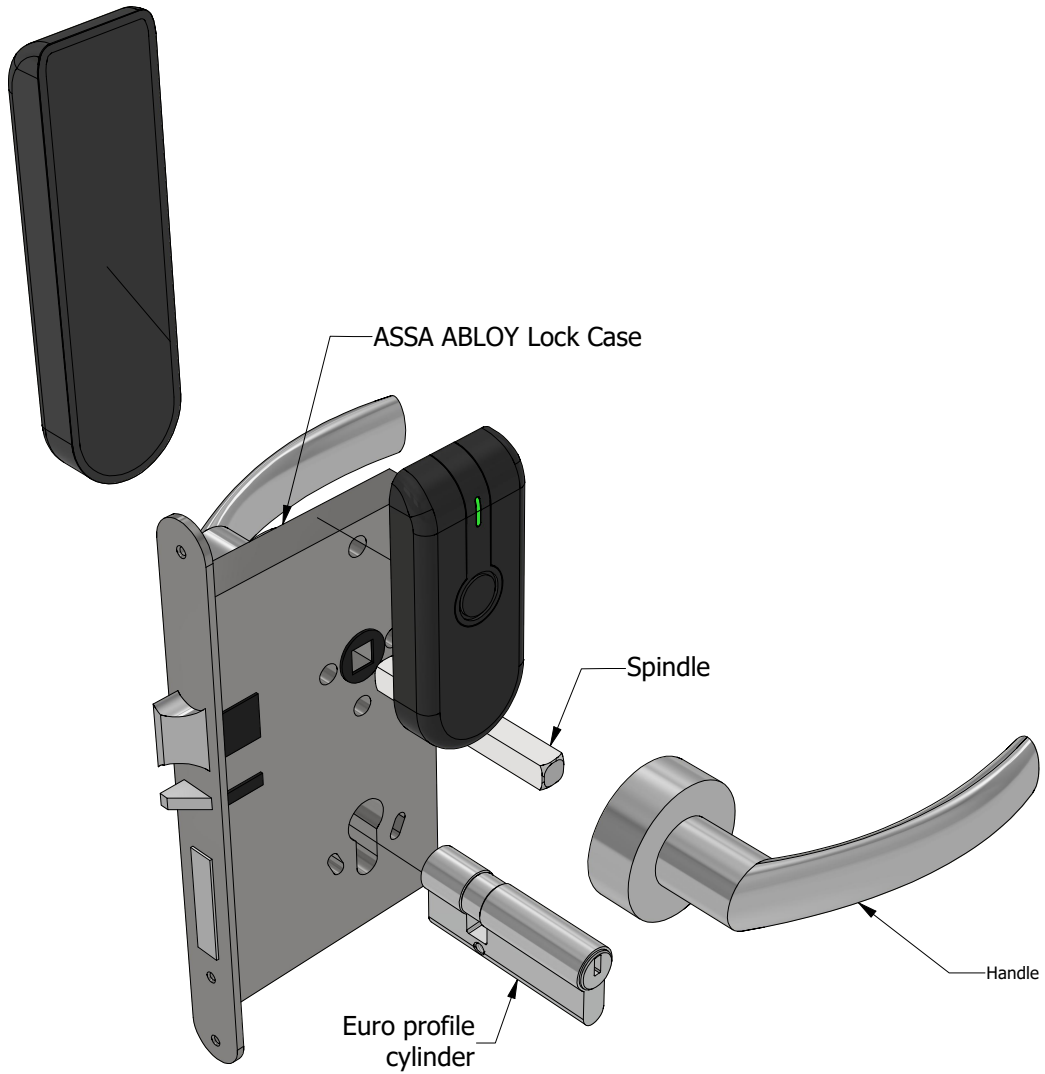

Isometric

Perspective

Plan

Front

Specification

Door: Timber Particle Board 54mm
FCH

1mm thick MAP intumescent Protection to all faces of latch body & rear of forends & strike.

Title ASSA ABLOY L100;AL560/BL560
Code FD60 Battery-powered mortice latch
Sheet 1 of 2 Date 21/03/2024
Issue 1 Dwg No FZD5550

ASSA ABLOY L100;AL560/BL560

FD60 Battery-powered mortice latch

© Forza Doors Ltd 2024

t: 01403 711126 e: sales@forza-doors.com

Design Right/ Copyright in this drawing belongs to Forza. Neither the whole drawing nor part thereof may be reproduced without the prior permission in writing of Forza.

Exploded View

*Lock Details For Illustrative Purpose Only.

Specification

Door: Timber Particle Board 54mm
FCH

1mm thick MAP intumescent Protection to all faces of latch body & rear of forends & strike.

| | | | |
|-------|------------------------------------|--------|------------|
| Title | ASSA ABLOY L100;AL560/BL560 | | |
| Code | FD60 Battery-powered mortice latch | | |
| Sheet | 2 of 2 | Date | 21/03/2024 |
| Issue | 1 | Dwg No | FZD5550 |