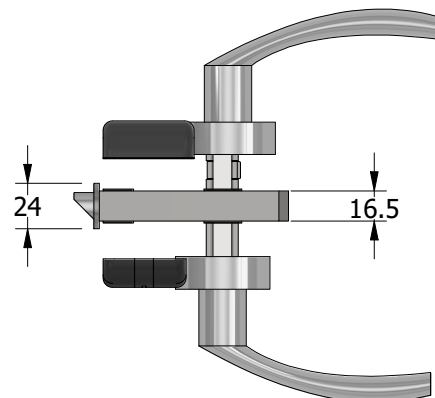

Isometric

Perspective

Plan

Front

Specification

Door: Timber Particle Board 54mm
FCH

1mm thick MAP intumescent Protection to all faces of latch body & rear of forends & strike.

Title ASSA ABLOY L100;AL560/BL560
Code FD60 Battery-powered mortice latch
Sheet 1 of 2 Date 21/03/2024
Issue 1 Dwg No FZD5550

Exploded View

*Lock Details For Illustrative Purpose Only.

Specification

Door: Timber Particle Board 54mm
FCH

1mm thick MAP intumescent Protection to all faces of latch body & rear of forends & strike.

| | | | |
|-------|------------------------------------|--------|------------|
| Title | ASSA ABLOY L100;AL560/BL560 | | |
| Code | FD60 Battery-powered mortice latch | | |
| Sheet | 2 of 2 | Date | 21/03/2024 |
| Issue | 1 | Dwg No | FZD5550 |