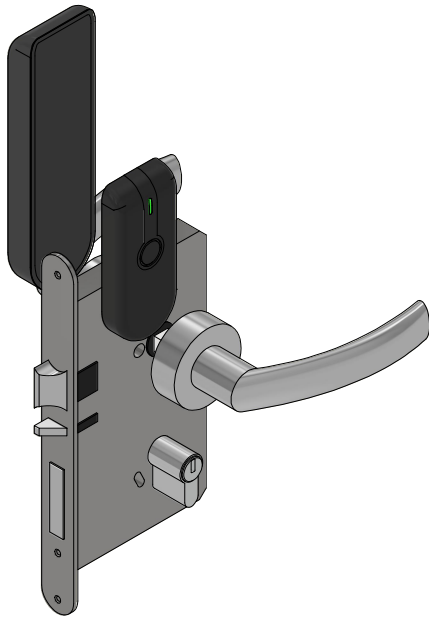

ASSA ABLOY L100;AL560/BL560

FD60 Battery-powered mortice latch

© Forza Doors Ltd 2024

t: 01403 711126 e: sales@forza-doors.com

Design Right/ Copyright in this drawing belongs to Forza. Neither the whole drawing nor part thereof may be reproduced without the prior permission in writing of Forza.

Isometric

Perspective

Plan

Front

Specification

Door: Timber Particle Board 54mm
FCH

1mm thick MAP intumescent Protection to all faces of latch body & rear of forends & strike.

Title ASSA ABLOY L100;AL560/BL560
Code FD60 Battery-powered mortice latch
Sheet 1 of 2 Date 21/03/2024
Issue 1 Dwg No FZD5550

Exploded View

*Lock Details For Illustrative Purpose Only.

Specification

Door: Timber Particle Board 54mm
FCH

1mm thick MAP intumescent Protection to all faces of latch body & rear of forends & strike.

| | | | |
|-------|------------------------------------|--------|------------|
| Title | ASSA ABLOY L100;AL560/BL560 | | |
| Code | FD60 Battery-powered mortice latch | | |
| Sheet | 2 of 2 | Date | 21/03/2024 |
| Issue | 1 | Dwg No | FZD5550 |