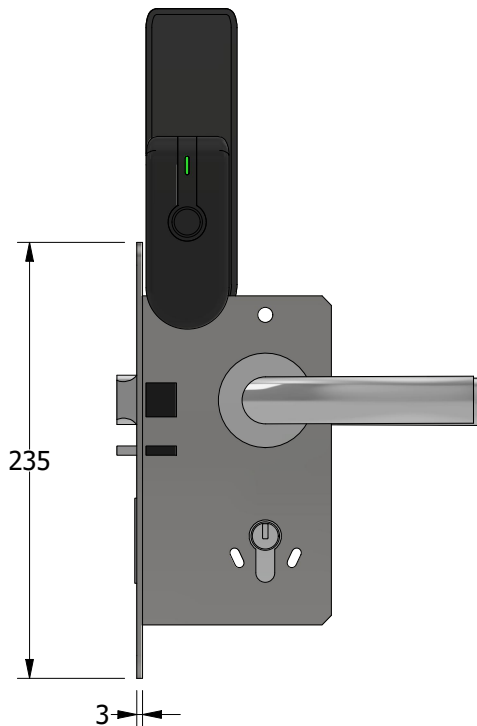

ASSA ABLOY L100;AL560/BL560

FD60 Battery-powered mortice latch

© Forza Doors Ltd 2024

t: 01403 711126 e: sales@forza-doors.com

Design Right/ Copyright in this drawing belongs to Forza. Neither the whole drawing nor part thereof may be reproduced without the prior permission in writing of Forza.

Isometric

Perspective

Plan

Front

Specification

Door: Timber Particle Board 54mm
FCH

1mm thick MAP intumescent Protection to all faces of latch body & rear of forends & strike.

Title ASSA ABLOY L100;AL560/BL560
Code FD60 Battery-powered mortice latch
Sheet 1 of 2 Date 21/03/2024
Issue 1 Dwg No FZD5550

Exploded View

*Lock Details For Illustrative Purpose Only.

Specification

Door: Timber Particle Board 54mm
FCH

1mm thick MAP intumescent Protection to all faces of latch body & rear of forends & strike.

| | | | |
|-------|------------------------------------|--------|------------|
| Title | ASSA ABLOY L100;AL560/BL560 | | |
| Code | FD60 Battery-powered mortice latch | | |
| Sheet | 2 of 2 | Date | 21/03/2024 |
| Issue | 1 | Dwg No | FZD5550 |