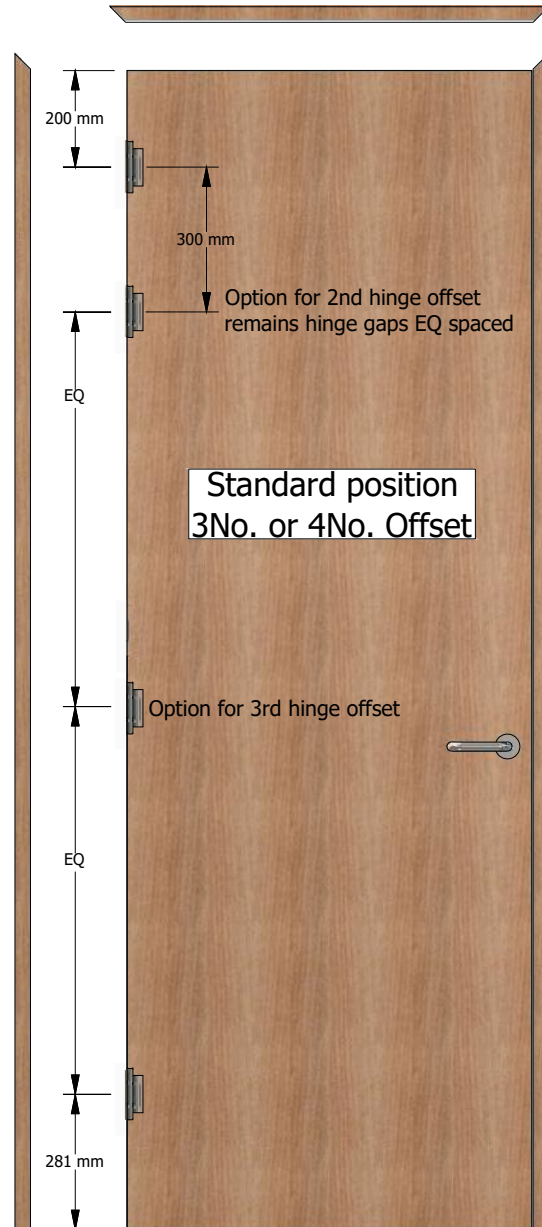

Door elevations showing **Forza standard** concealed hinge positions FD30(s) & FD60(s).

All dimensions to **centre line** of hinge on door leaf.

All dimensions to **graduate density particleboard (GDC)**

Note: Hinge length may affect positions

Door elevations showing **Customer allowance** concealed hinge positions FD30(s) & FD60(s).

All dimensions to **edge** of hinge on door leaf.

All dimensions to **graduate density particleboard** (GDC)