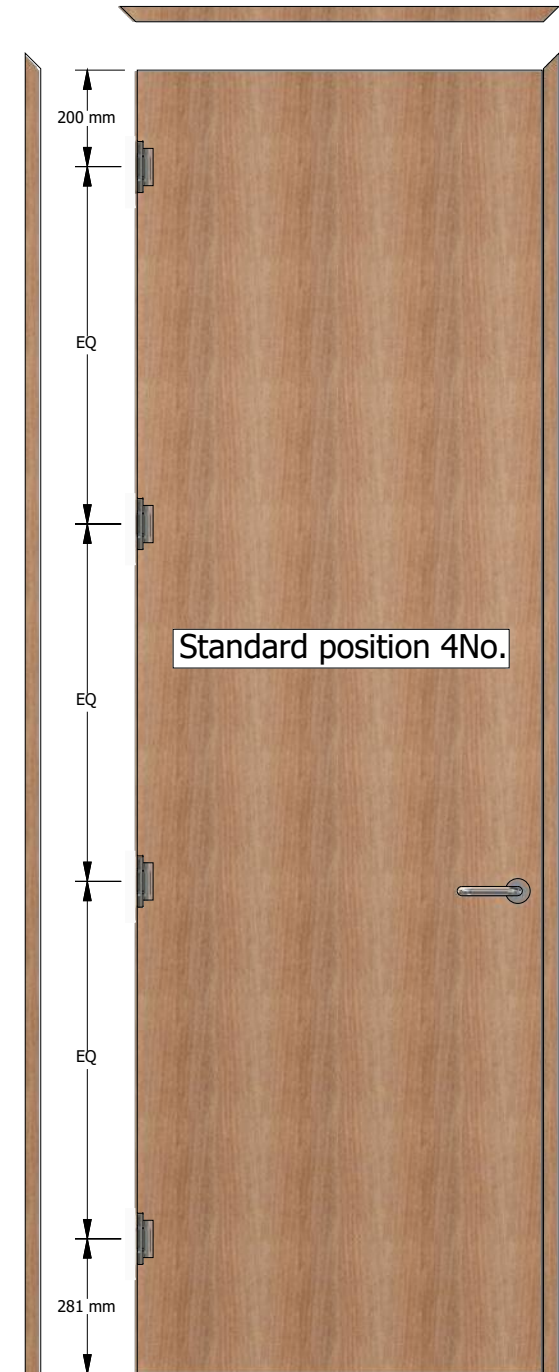

Door elevations showing **Forza standard** concealed hinge positions FD30(s) & FD60(s).

All dimensions to **centre line** of hinge on door leaf.

All dimensions to **graduate density particleboard (GDC)**

Note: Hinge length may affect positions

Door elevations showing **Customer allowance** concealed hinge positions FD30(s) & FD60(s).

All dimensions to **edge** of hinge on door leaf.

All dimensions to **graduate density particleboard** (GDC)