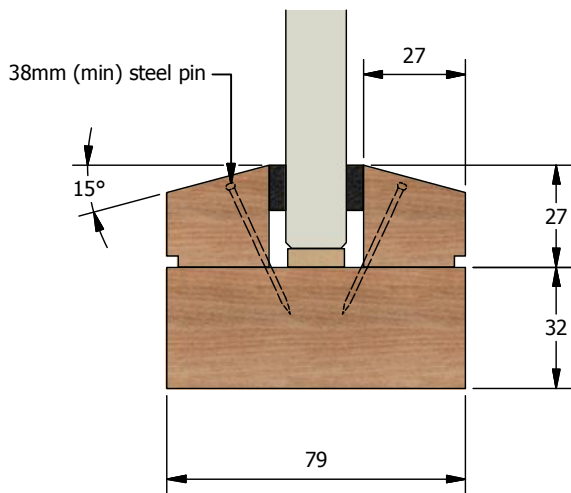

Pin Fixing

38mm (min) steel pins fixed at 25° angle at 200mm centres and 50 from corners

Splayed Bead

Square Bead

Screw Fixing

38mm (min) steel screws fixed at 25° angle at 200mm centres and 50 from corners, countersunk and filled

Splayed Bead

Square Bead

Title FD30 Firescreen Fixing Options

Code

Sheet 1 of 1 Date 22/07/2014

Issue 3 Dwg No FZD0531

© Forza Doors Ltd 2013

t: 01403 711126 e: sales@forza-doors.com