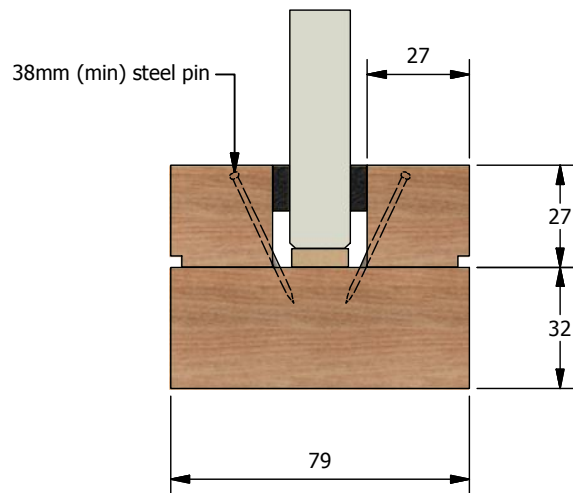

Pin Fixing

38mm (min) steel pins fixed at 25° angle at 200mm centres and 50 from corners

Splayed Bead

Square Bead

Screw Fixing

38mm (min) steel screws fixed at 25° angle at 200mm centres and 50 from corners, countersunk and filled

Splayed Bead

Square Bead

Title FD30 Firescreen Fixing Options

Code

Sheet 1 of 1 Date 22/07/2014

Issue 3 Dwg No FZD0531

© Forza Doors Ltd 2013

t: 01403 711126 e: sales@forza-doors.com