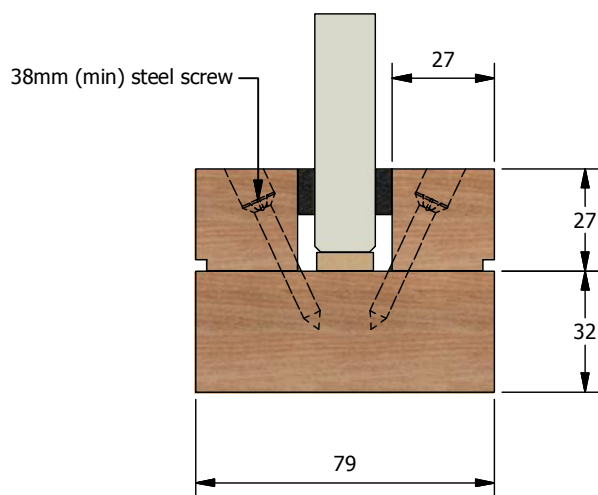

Pin Fixing

38mm (min) steel pins fixed at 25° angle at 200mm centres and 50 from corners

Splayed Bead

Square Bead

Screw Fixing

38mm (min) steel screws fixed at 25° angle at 200mm centres and 50 from corners, countersunk and filled

Splayed Bead

Square Bead

Title FD30 Firescreen Fixing Options

Code

Sheet 1 of 1 Date 22/07/2014

Issue 3 Dwg No FZD0531

© Forza Doors Ltd 2013

t: 01403 711126 e: sales@forza-doors.com