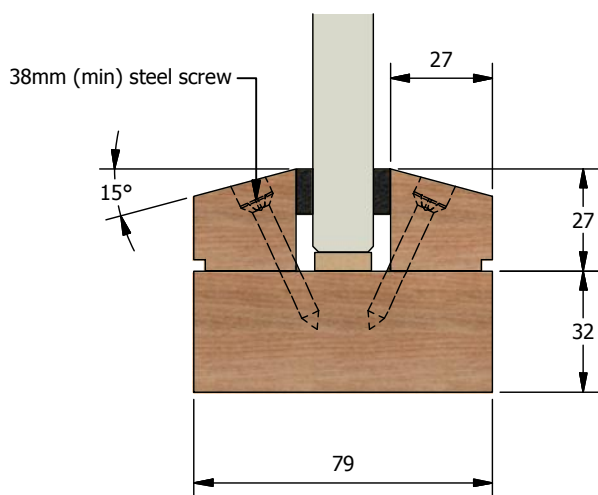

Pin Fixing

38mm (min) steel pins fixed at 25° angle at 200mm centres and 50 from corners

Splayed Bead

Square Bead

Screw Fixing

38mm (min) steel screws fixed at 25° angle at 200mm centres and 50 from corners, countersunk and filled

Splayed Bead

Square Bead

Title FD30 Firescreen Fixing Options

Code

Sheet 1 of 1 Date 22/07/2014

Issue 3 Dwg No FZD0531

© Forza Doors Ltd 2013

t: 01403 711126 e: sales@forza-doors.com