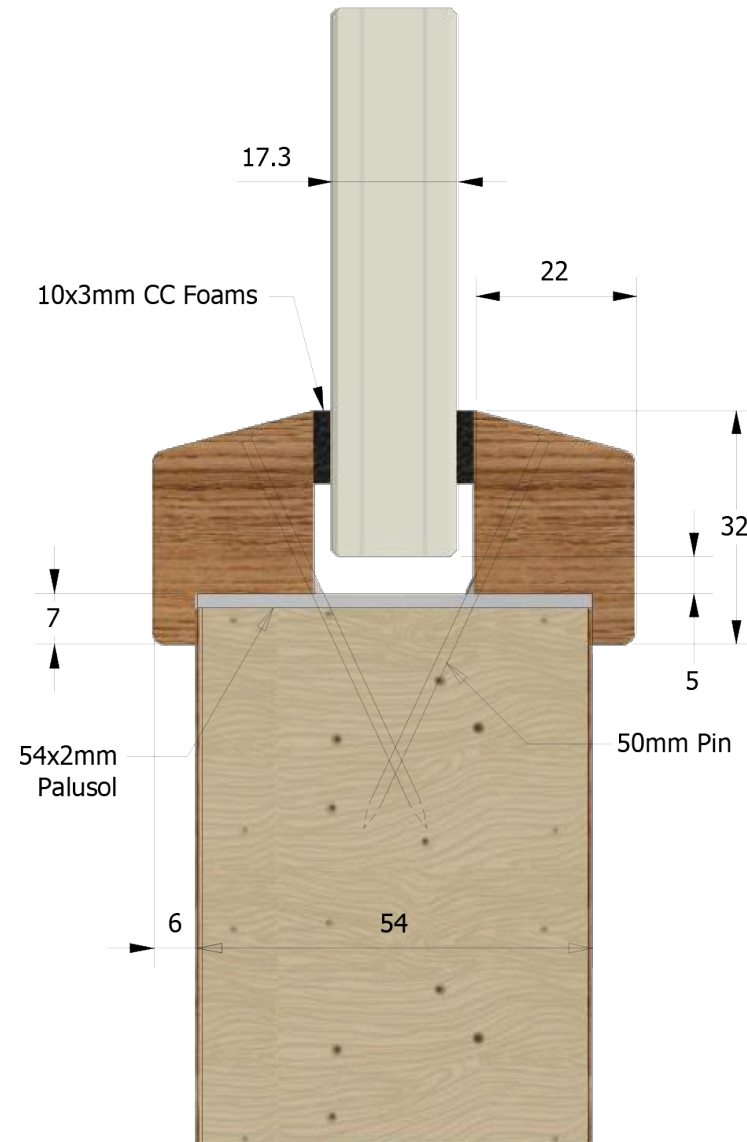

FD60 Cloak Hockey-stick Bead

15mm Pyrostop FD60/30
(GVP60/8)

16mm Fire Laminate FD60/30
(GVP60/9)

16EG Fire Laminate FD60/30
(GVP60/10)