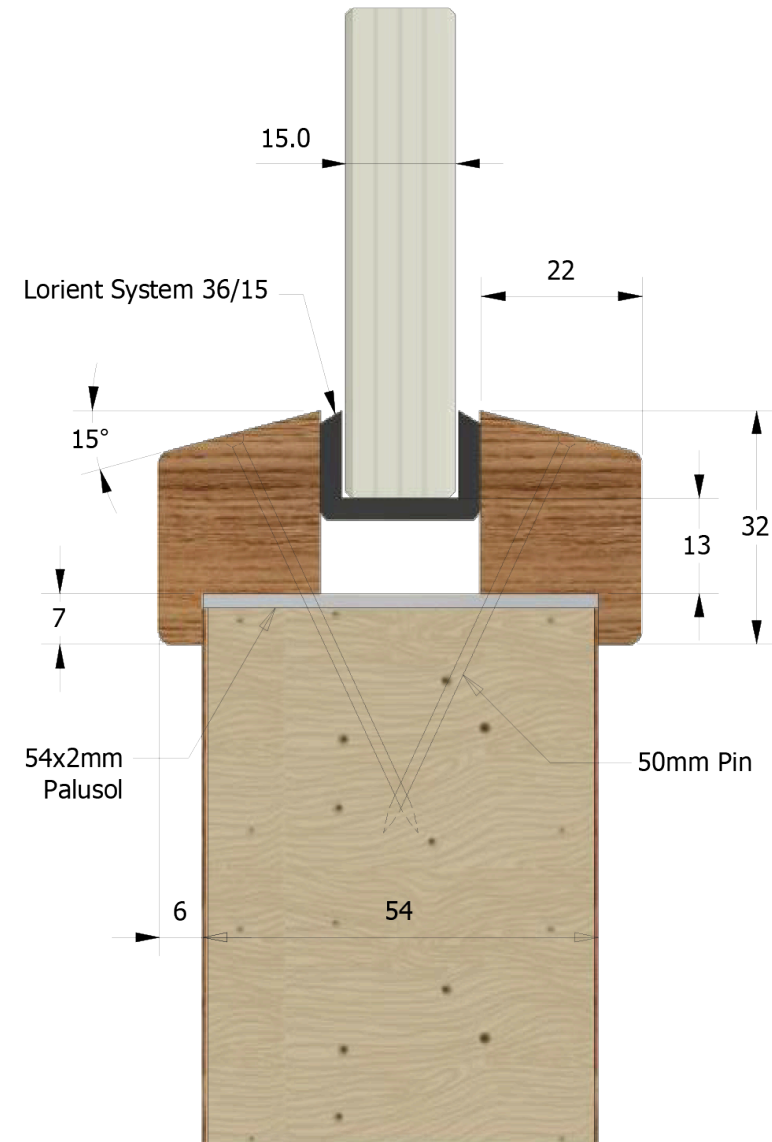

FD60 Cloak Hockey-stick Bead

15mm Pyrostop FD60/30
(GVP60/8)

16mm Fire Laminate FD60/30
(GVP60/9)

16EG Fire Laminate FD60/30
(GVP60/10)