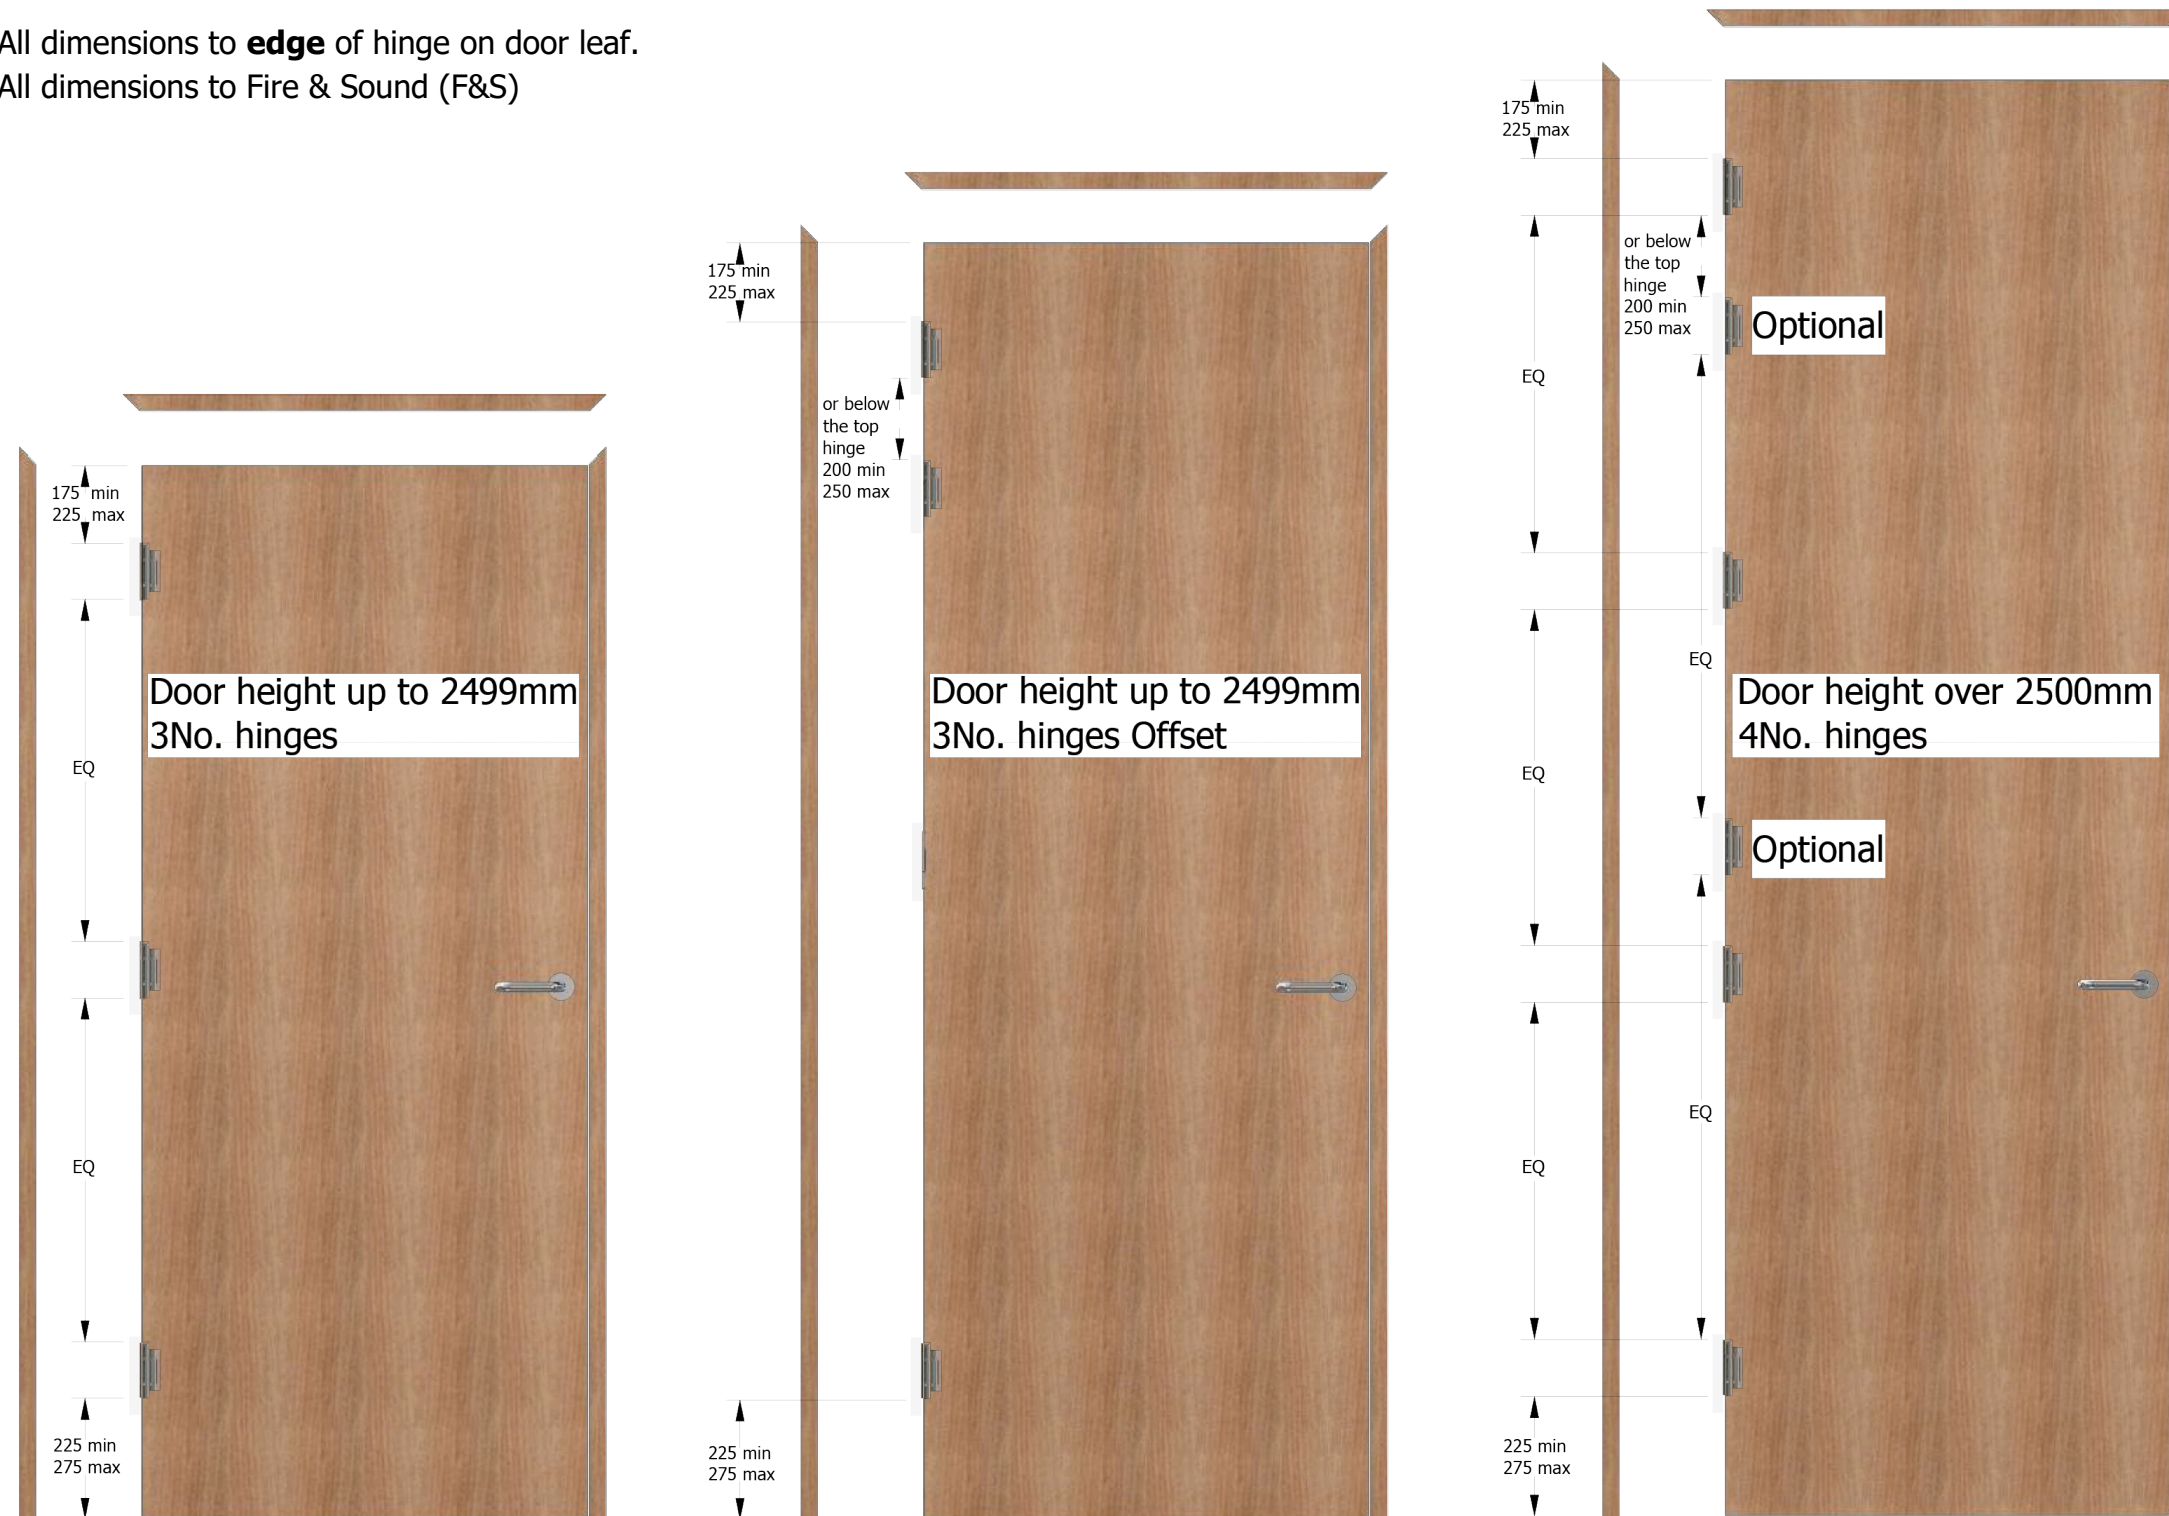

# Door elevations showing **Forza standard** concealed hinge positions FD30(s) & FD60(s)

**FD30, FD60**

All dimensions to **edge** of hinge on door leaf.  
All dimensions to Fire & Sound (F&S)

TITLE	Forza Conceal hinge positions (F&S) Forza Std conceal hinge positions
CODE	-
SHEET	1 of 1
DATE	22/04/2024
ISSUE	1
DWG No.	FZD5534