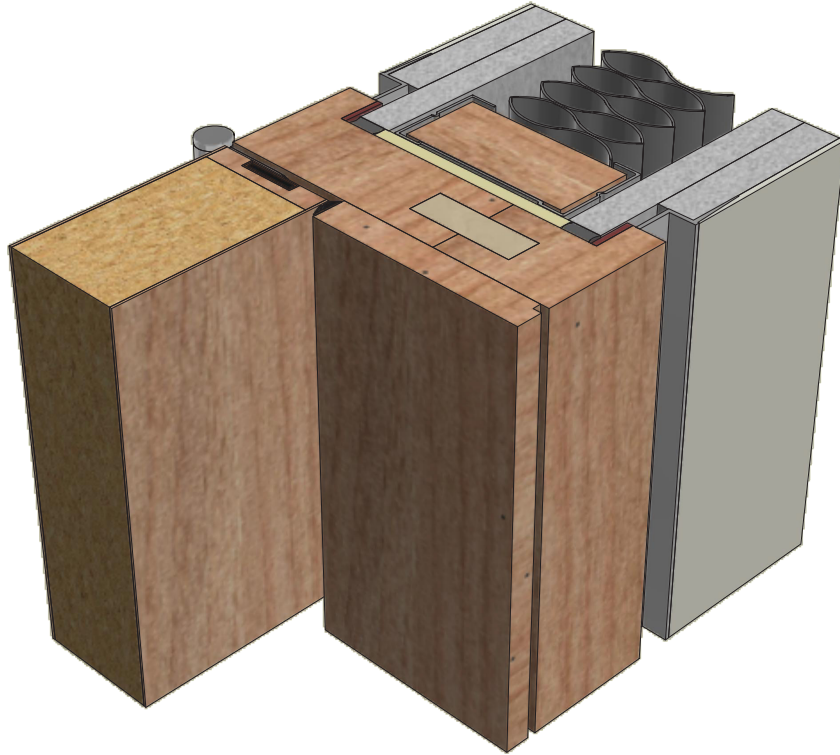

# DFT1253PA FD30

## 3-PART SPLIT SHADOW-GAP TIMBER DOORFRAME

Isometric

Dimensions

### Specification

Door: Timber Particle Board  
 Liner: Solid Timber  
 Stop/Architrave: Solid Timber  
 Mineral wool  
 Intumescent mastic  
 Pyromas

 Fixing Packer  
 20x4mm Intumescent  
 10x2mm Interdens Intumescent