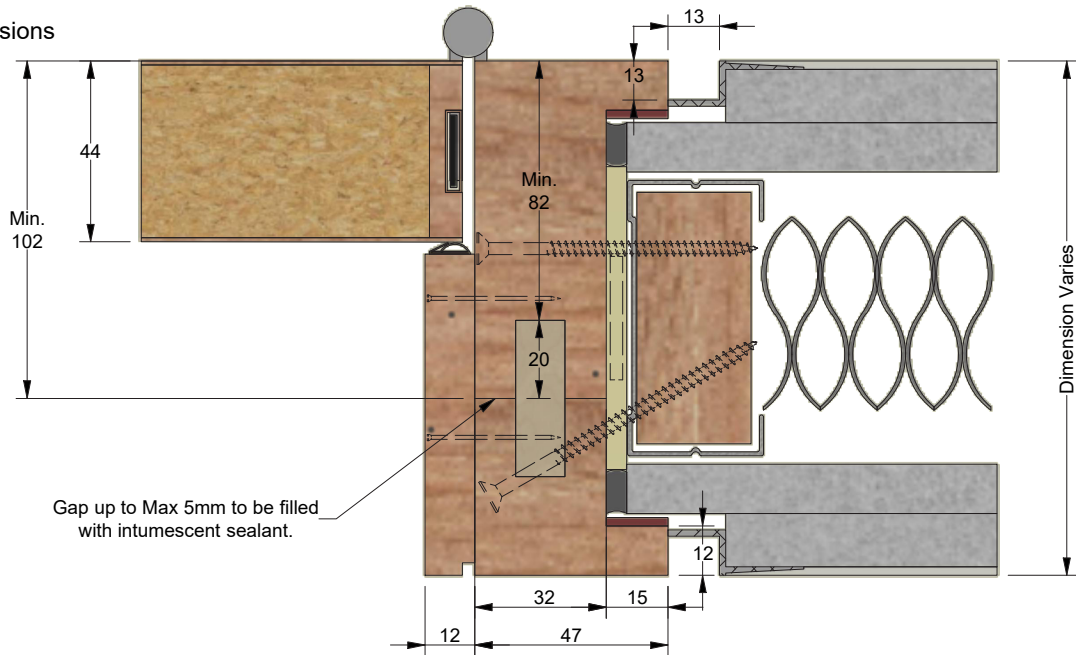

# DFT1253PA FD30

## 3-PART SPLIT SHADOW-GAP TIMBER DOORFRAME

Isometric

Dimensions

### Specification

Door: Timber Particle Board  
 Liner: Solid Timber  
 Stop/Architrave: Solid Timber  
 Mineral wool  
 Intumescent mastic  
 Pyromas

 Fixing Packer  
 20x4mm Intumescent  
 10x2mm Interdens Intumescent