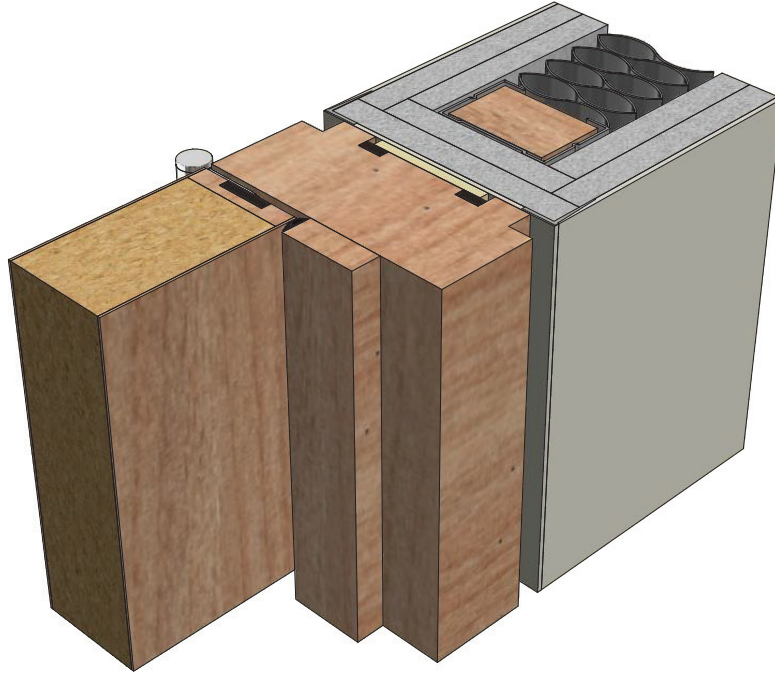

2-Part Shadow-Gap Timber Doorframe

FD30

DFT1042PS

Isometric

Dimensions

forza-doors.com
01403 711 126
info@forza-doors.com

TITLE 2-Part Shadow-Gap Timber Doorframe
CODE DFT1042PS
SHEET 1 of 1
DATE 03/12/2018
ISSUE 1
DWG No. FZD0162