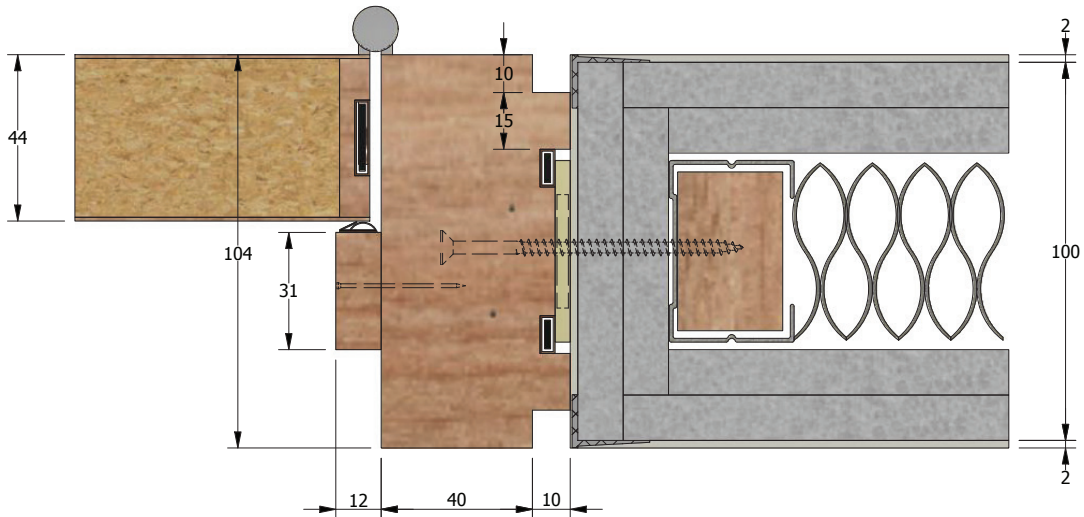

2-Part Shadow-Gap Timber Doorframe

FD30

DFT1042PS

Isometric

Dimensions

forza-doors.com
01403 711 126
info@forza-doors.com

TITLE 2-Part Shadow-Gap Timber Doorframe
CODE DFT1042PS
SHEET 1 of 1
DATE 03/12/2018
ISSUE 1
DWG No. FZD0162